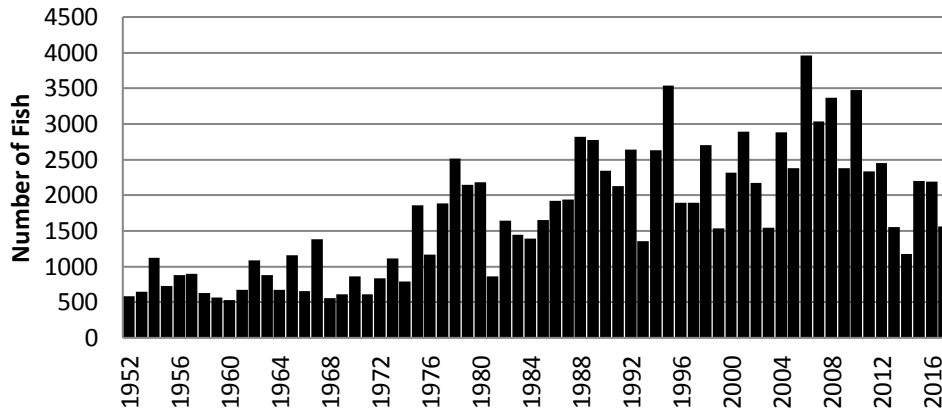

Findhorn Rod and Line: Salmon +Grilse