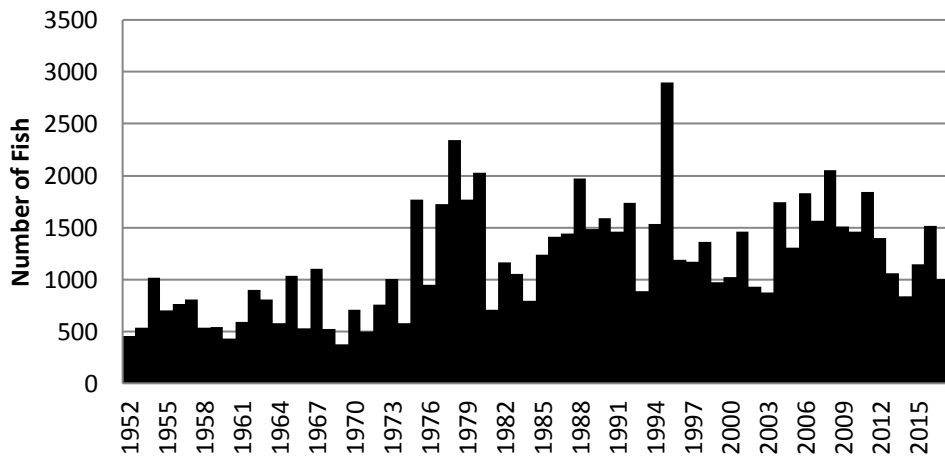

7

Notes

Scot Gov = Data from Scottish Government

FFB Data = Data collected by Findhorn Fishery Board

Findhorn Rod and Line: Salmon +Grilse

Findhorn Rod and Line: Salmon

Findhorn Rod and Line: Grilse

Findhorn Rod and Line: Sea Trout