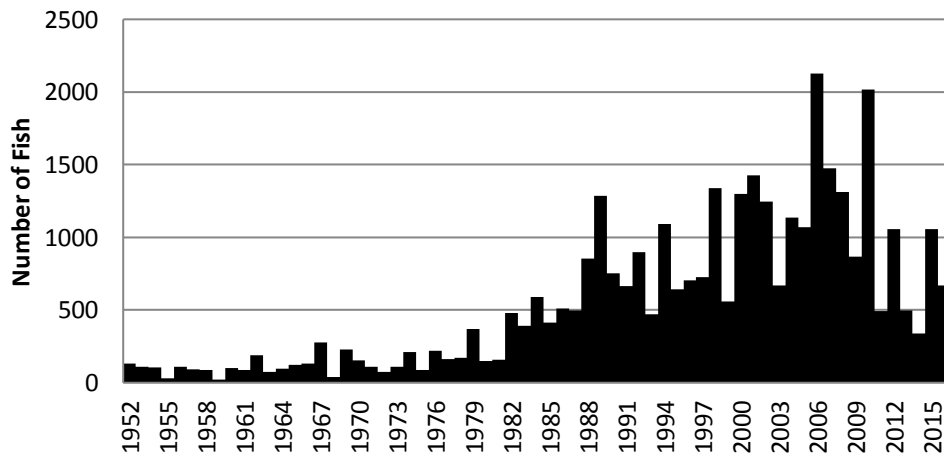

7

Notes

Scot Gov = Data from Scottish Government

FFB Data = Data collected by Findhorn Fishery Board

Findhorn Rod and Line: Salmon +Grilse

Findhorn Rod and Line: Salmon

Findhorn Rod and Line: Grilse

Findhorn Rod and Line: Sea Trout